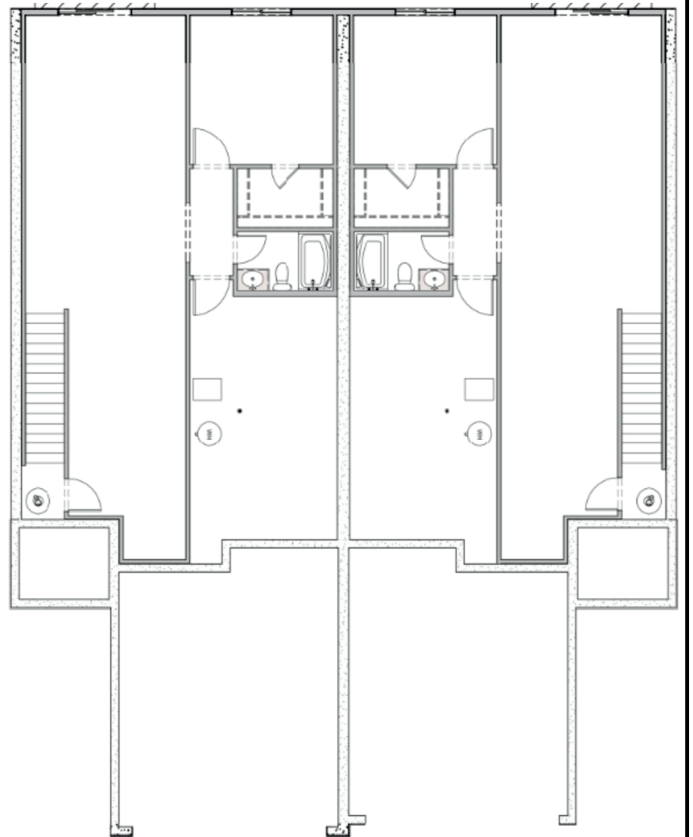

THE MONROE TOWNHOME

2 bed | 2 bath | 1,252 sq ft

basement adds 1 beds | 1 bath | 856 sq ft

Artist rendering may vary from plan. Prices, elevations and floor plans may be subject to change. See sales associate for details.