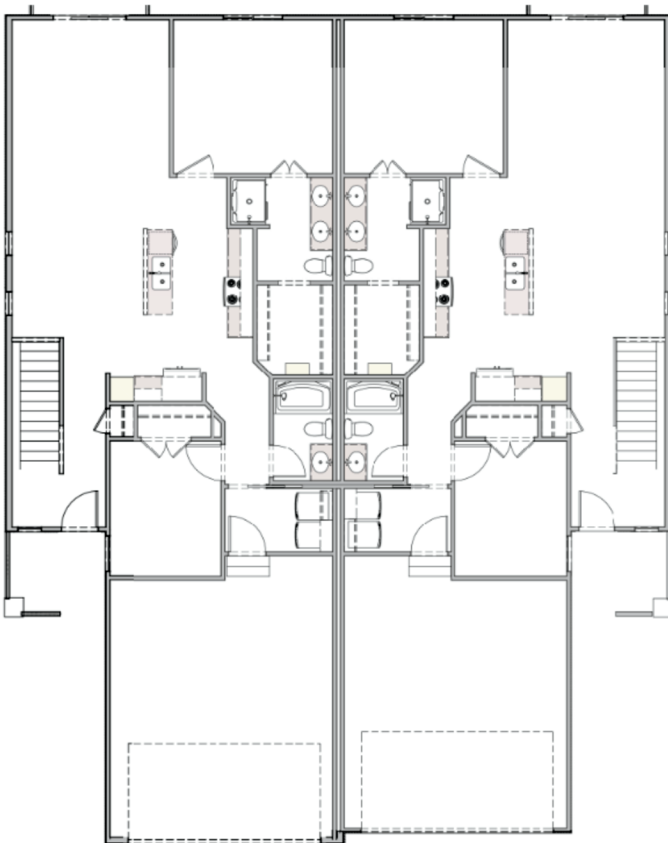

THE MONROE TOWNHOME

2 bed | 2 bath | 1,252 sq ft

basement adds 1 beds | 1 bath | 856 sq ft

Artist rendering may vary from plan. Prices, elevations and floor plans may be subject to change. See sales associate for details.