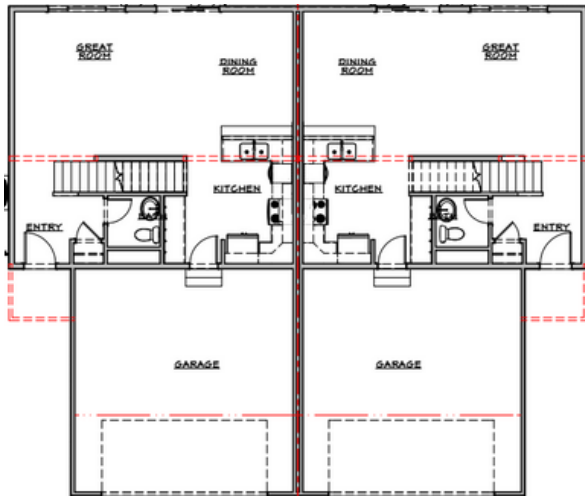

# THE HAMPTON TOWNHOME

4 bed | 4 bath | 1,737 sq ft

basement adds 1 beds | 1 bath | 501 sq ft

[www.thibuilders.com](http://www.thibuilders.com)

402.281.9115