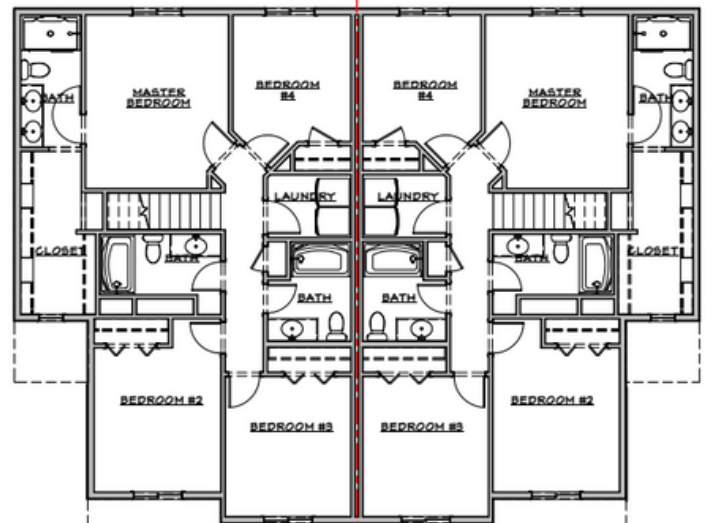

# THE HAMPTON TOWNHOME

4 bed | 4 bath | 1,737 sq ft

basement adds 1 beds | 1 bath | 501 sq ft

[www.thibuilders.com](http://www.thibuilders.com)

402.281.9115