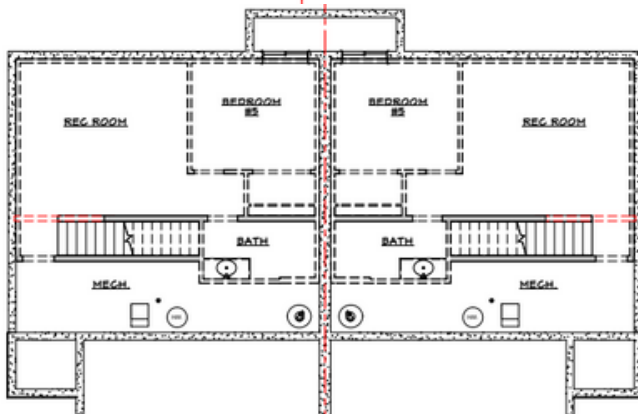

# THE HAMPTON TOWNHOME

4 bed | 4 bath | 1,737 sq ft

basement adds 1 beds | 1 bath | 501 sq ft

[www.thibuilders.com](http://www.thibuilders.com)

402.281.9115