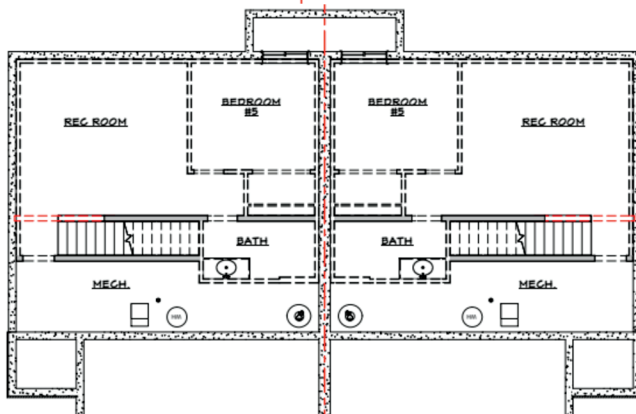

# THE HAMPTON TOWNHOME

4 bed | 4 bath | 1,737 sq ft

basement adds 1 beds | 1 bath | 501 sq ft

*\*Artist rendering may vary from plan. Prices, elevations and floor plans may be subject to change. See sales associate for details.\**