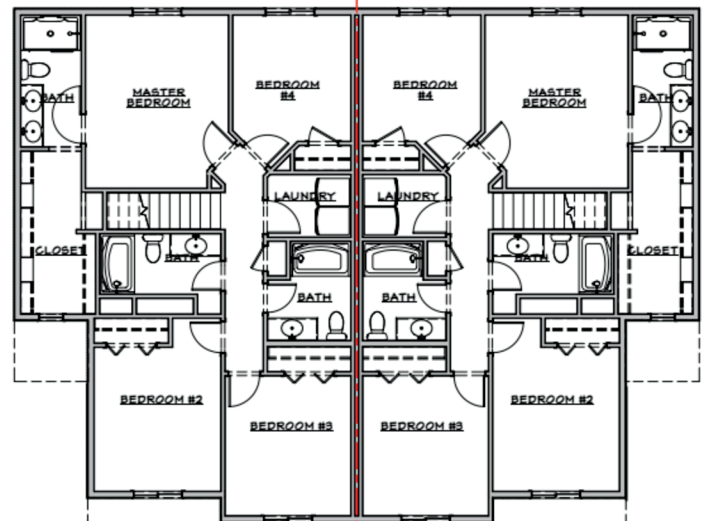

# THE HAMPTON TOWNHOME

4 bed | 4 bath | 1,737 sq ft

basement adds 1 beds | 1 bath | 501 sq ft

*\*Artist rendering may vary from plan. Prices, elevations and floor plans may be subject to change. See sales associate for details.\**