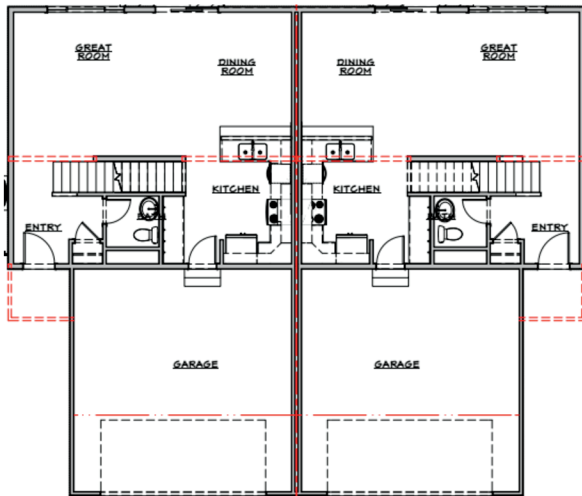

# THE HAMPTON TOWNHOME

4 bed | 4 bath | 1,737 sq ft

basement adds 1 beds | 1 bath | 501 sq ft

*\*Artist rendering may vary from plan. Prices, elevations and floor plans may be subject to change. See sales associate for details.\**