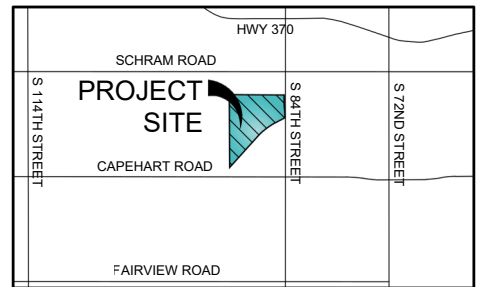

- THI spec home**
- THI flat lot**
- THI walkout lot**
- W/O Non-Builder Attached Lots**
- Flat Non-Builder Attached Lots**
- Daylight Non-Builder Attached Lots**

SHADOW CREEK

84th & Schram Road Papillion NE 68046