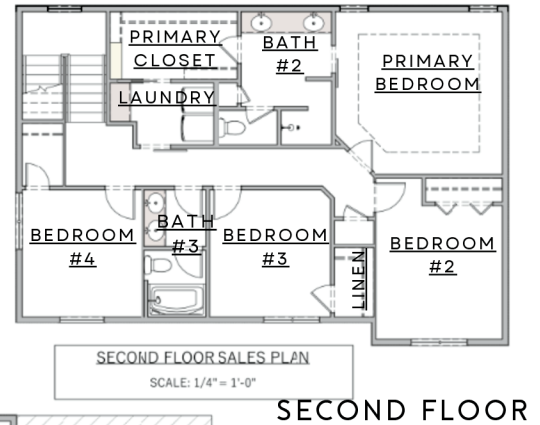

THE TAYLOR II

4 bed | 3 bath | 2,409 sq ft

basement adds: 2 beds | 1 bath | 891 sq ft

Artist rendering may vary from plan. Prices, elevations and floor plans may be subject to change. See sales associate for details.