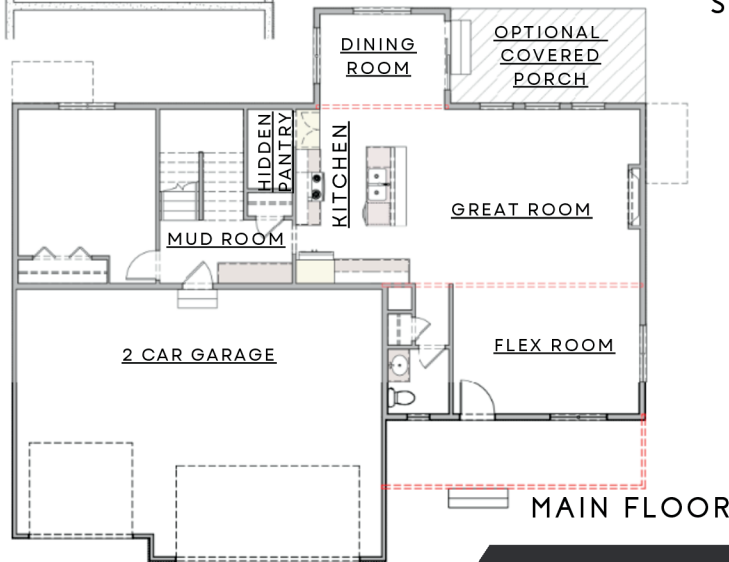

THE TAYLOR II

4 bed | 3 bath | 2,409 sq ft

basement adds: 2 beds | 1 bath | 891 sq ft

Artist rendering may vary from plan. Prices, elevations and floor plans may be subject to change. See sales associate for details.