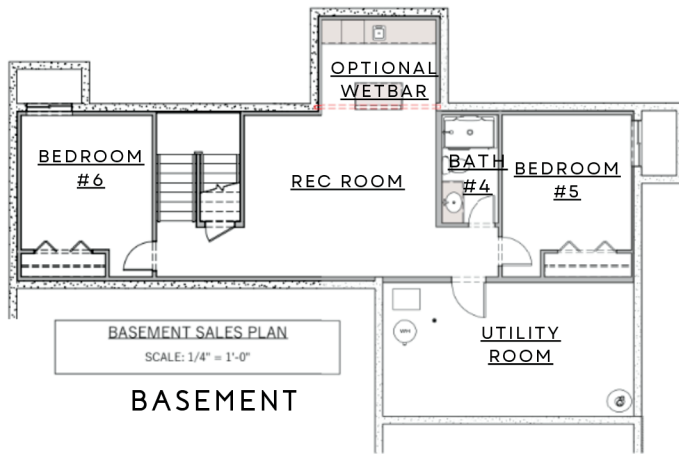

THE TAYLOR II

4 bed | 3 bath | 2,409 sq ft

basement adds: 2 beds | 1 bath | 891 sq ft

Artist rendering may vary from plan. Prices, elevations and floor plans may be subject to change. See sales associate for details.