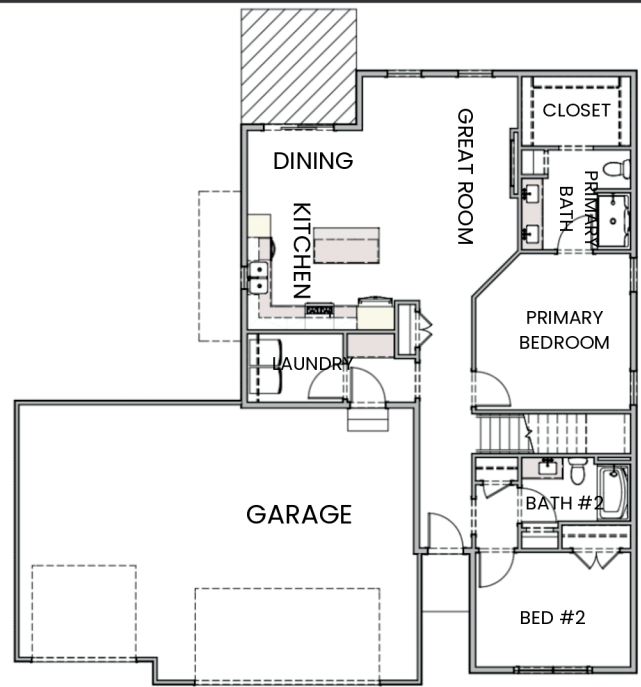

THE STOCKWELL

2 bed | 2 bath | 1,351 sq ft

basement adds 2 beds | 1 bath | 921 sq ft

BASEMENT

MAIN FLOOR

Artist rendering may vary from plan. Prices, elevations and floor plans may be subject to change. See sales associate for details.