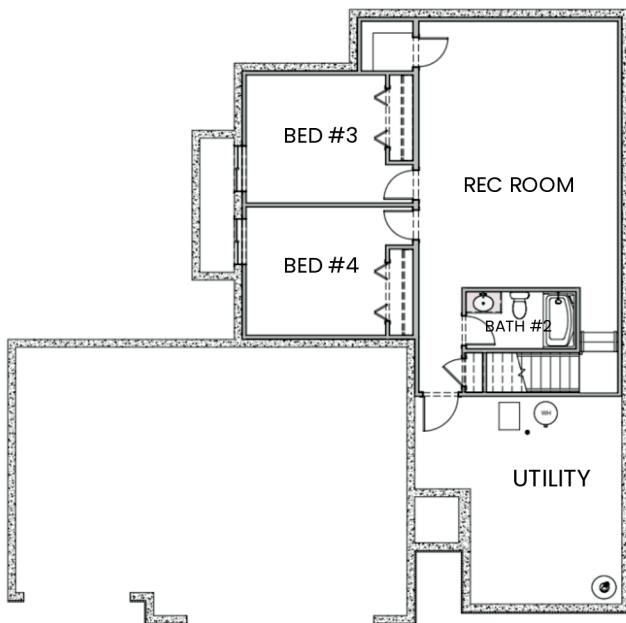

THE STOCKWELL

2 bed | 2 bath | 1,351 sq ft

basement adds 2 beds | 1 bath | 921 sq ft

BASEMENT

MAIN FLOOR

Artist rendering may vary from plan. Prices, elevations and floor plans may be subject to change. See sales associate for details.