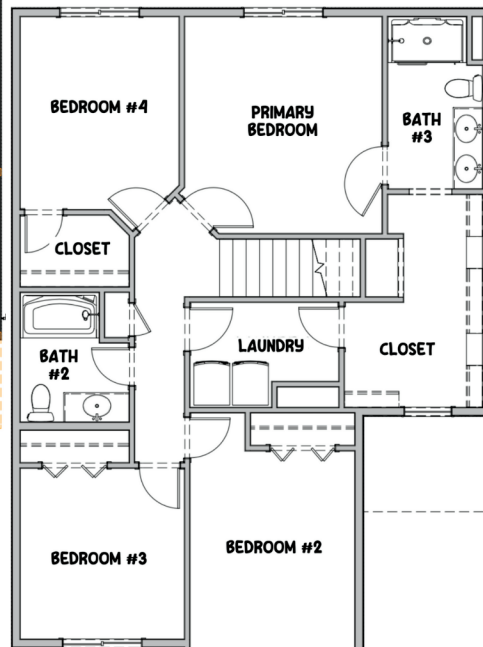

# THE HAMPTON

4 bed | 3 bath | 1,827 sq ft

basement adds 1 bed | 1 bath | 702 sq ft

MAIN FLOOR

SECOND FLOOR

BASEMENT

*\*Artist rendering may vary from plan. Prices, elevations and floor plans may be subject to change. See sales associate for details.\**