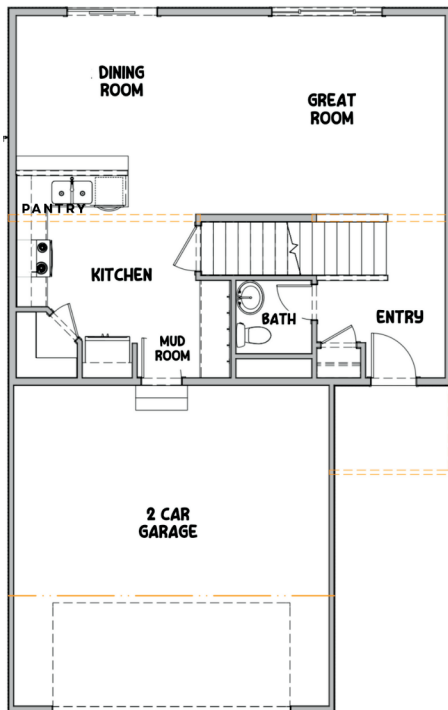

# THE HAMPTON

4 bed | 3 bath | 1,827 sq ft

basement adds 1 bed | 1 bath | 702 sq ft

MAIN FLOOR

SECOND FLOOR

BASEMENT

*\*Artist rendering may vary from plan. Prices, elevations and floor plans may be subject to change. See sales associate for details.\**