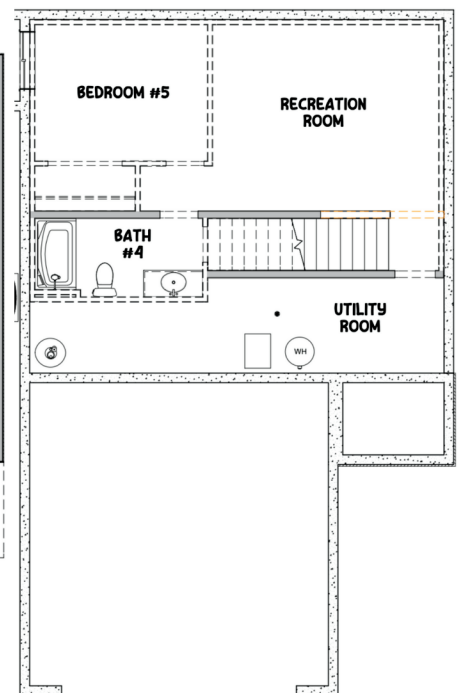

# THE HAMPTON

4 bed | 3 bath | 1,827 sq ft

basement adds 1 bed | 1 bath | 702 sq ft

MAIN FLOOR

SECOND FLOOR

BASEMENT

*\*Artist rendering may vary from plan. Prices, elevations and floor plans may be subject to change. See sales associate for details.\**