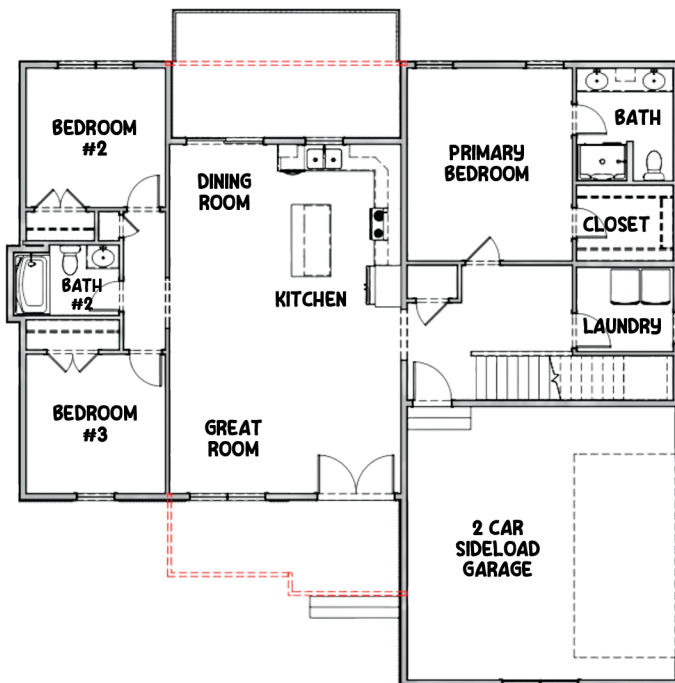

THE KEARNEY

3 bed | 2 bath | 1,536 sq ft

basement adds: 1 bed | 1 bath | 1,031 sq ft

MAIN FLOOR

BASEMENT

Artist rendering may vary from plan. Prices, elevations and floor plans may be subject to change. See sales associate for details.