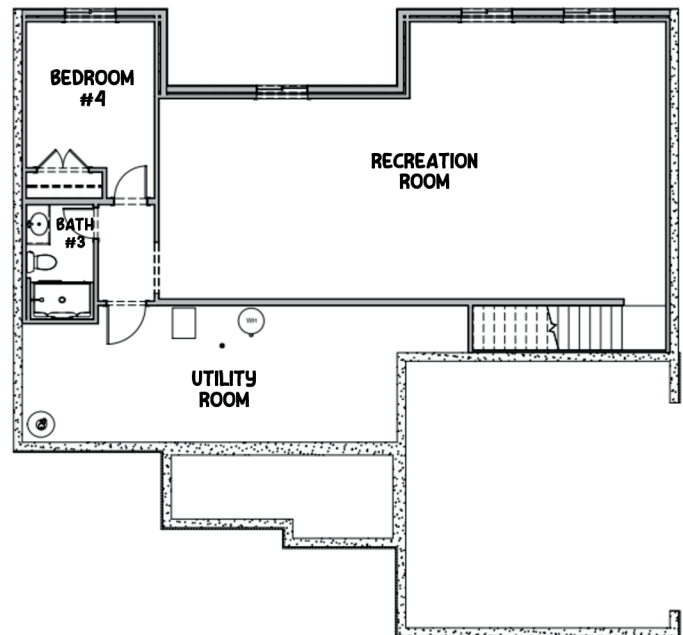

THE KEARNEY

3 bed | 2 bath | 1,536 sq ft

basement adds: 1 bed | 1 bath | 1,031 sq ft

MAIN FLOOR

BASEMENT

Artist rendering may vary from plan. Prices, elevations and floor plans may be subject to change. See sales associate for details.