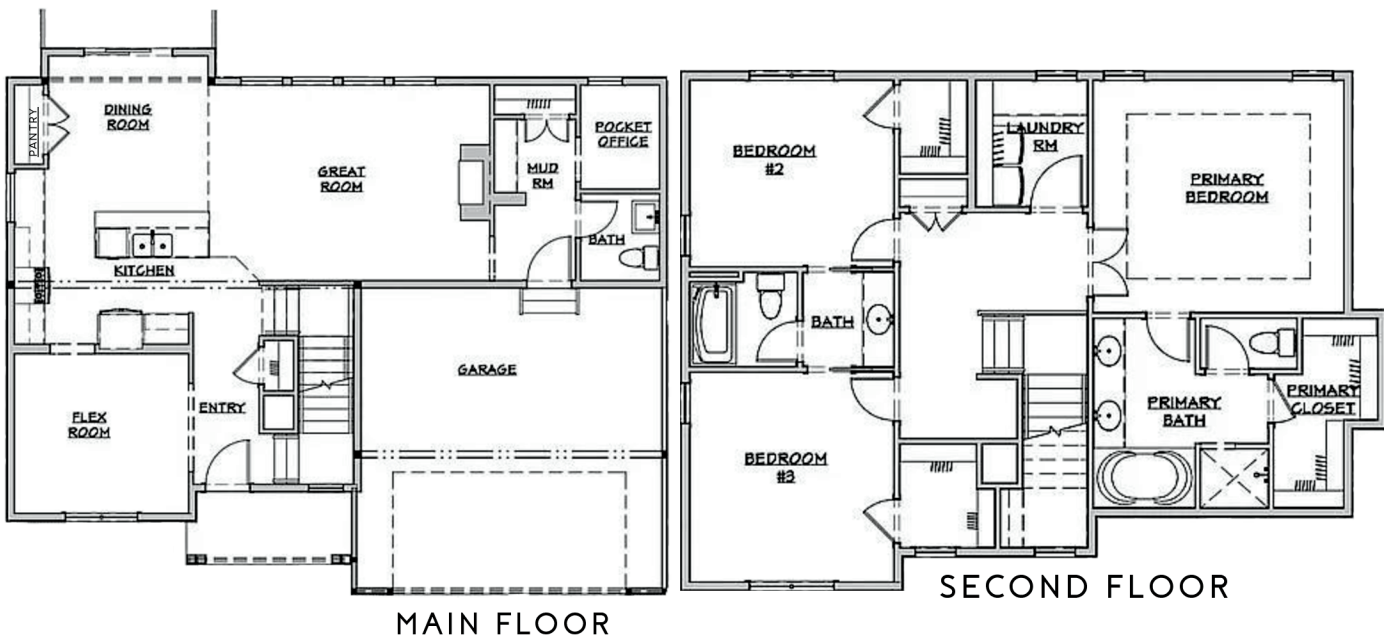

# THE GREELEY

3 bed | 3 bath | 2,100 sq ft

basement adds 1 bed | 1 bath | 810 sq ft

*\*Artist rendering may vary from plan. Prices, elevations and floor plans may be subject to change. See sales associate for details.\**