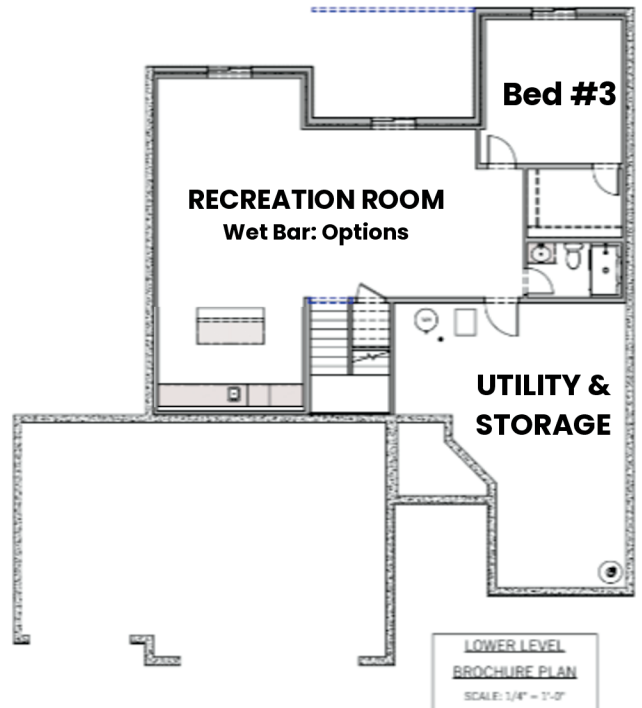

THE GIBBON- 3 CAR

2 bed | 2 bath | 1,660 sq ft

basement adds 1 or 2 bed | 1 bath | 1,042 sq ft

Artist rendering may vary from plan. Prices, elevations and floor plans may be subject to change. See sales associate for details.

www.thibuilders.com

402.281.9115

THE GIBBON- 2 CAR

2 bed | 2 bath | 1,634 sq ft

basement adds 1 or 2 bed | 2 bath | 1,027 sq ft

Artist rendering may vary from plan. Prices, elevations and floor plans may be subject to change. See sales associate for details.

www.thibuilders.com

402.281.9115

THE GIBBON

KITCHEN OPTIONS

VENTED HOOD OPTION

Vented Gas hood above stove. Built-in Microwave moves to cabinet space next to vented hood.

Artist rendering may vary from plan. Prices, elevations and floor plans may be subject to change. See sales associate for details.