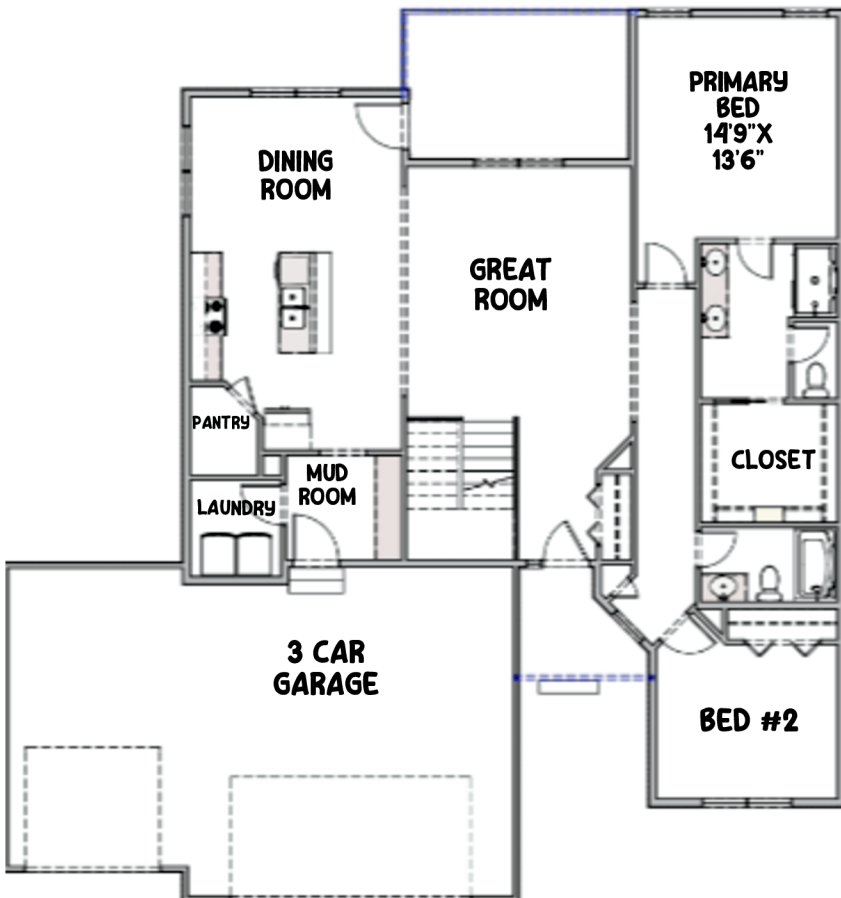

THE GIBBON- 3 CAR

2 bed | 2 bath | 1,660 sq ft

basement adds 1 or 2 bed | 1 bath | 1,042 sq ft

Artist rendering may vary from plan. Prices, elevations and floor plans may be subject to change. See sales associate for details.

www.thibuilders.com

402.281.9115

THE GIBBON- 2 CAR

2 bed | 2 bath | 1,634 sq ft

basement adds 1 or 2 bed | 2 bath | 1,027 sq ft

Artist rendering may vary from plan. Prices, elevations and floor plans may be subject to change. See sales associate for details.