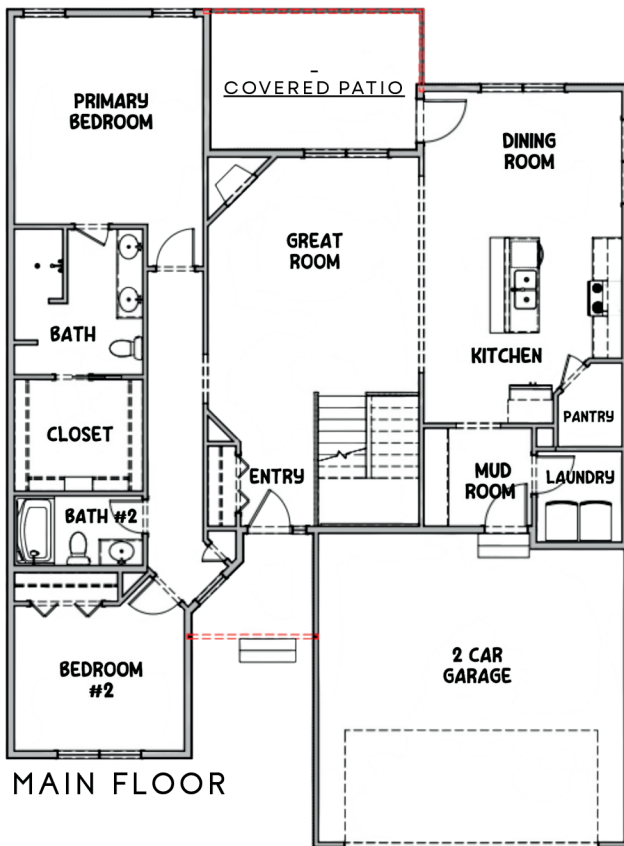

THE GIBBON- 3 CAR

2 bed | 2 bath | 1,660 sq ft

basement adds 1 or 2 bed | 1 bath | 1,042 sq ft

Artist rendering may vary from plan. Prices, elevations and floor plans may be subject to change. See sales associate for details.

www.thibuilders.com

402.281.9115

THE GIBBON- 2 CAR

2 bed | 2 bath | 1,634 sq ft

basement adds 1 or 2 bed | 2 bath | 1,027 sq ft

Artist rendering may vary from plan. Prices, elevations and floor plans may be subject to change. See sales associate for details.

www.thibuilders.com

402.281.9115

THE GIBBON

KITCHEN OPTIONS

VENTED HOOD OPTION

Vented Gas hood above stove. Built-in Microwave moves to cabinet space next to vented hood.

Artist rendering may vary from plan. Prices, elevations and floor plans may be subject to change. See sales associate for details.