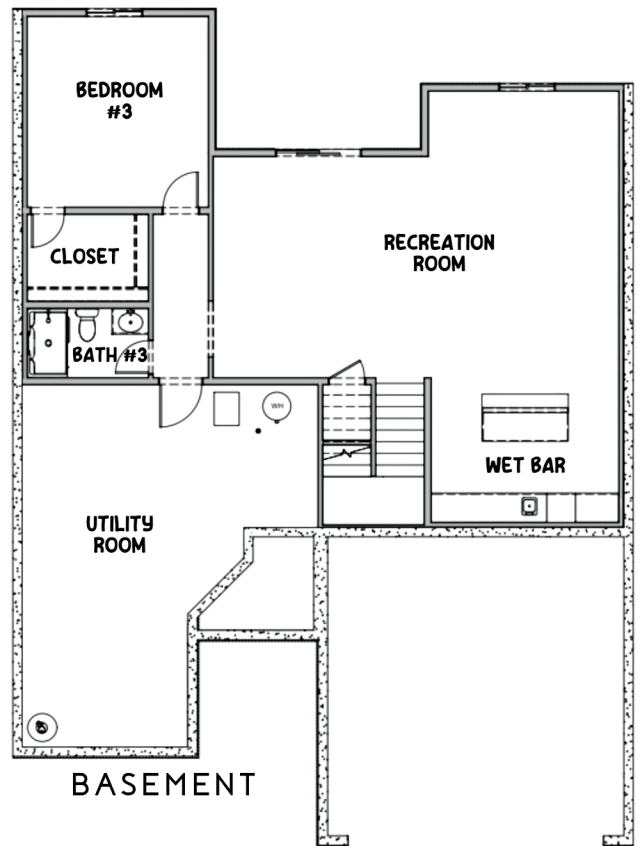

THE GIBBON- 3 CAR

2 bed | 2 bath | 1,660 sq ft

basement adds 1 or 2 bed | 1 bath | 1,042 sq ft

Artist rendering may vary from plan. Prices, elevations and floor plans may be subject to change. See sales associate for details.

www.thibuilders.com

402.281.9115

THE GIBBON- 2 CAR

2 bed | 2 bath | 1,634 sq ft

basement adds 1 or 2 bed | 2 bath | 1,027 sq ft

Artist rendering may vary from plan. Prices, elevations and floor plans may be subject to change. See sales associate for details.

www.thibuilders.com

402.281.9115

THE GIBBON

KITCHEN OPTIONS

VENTED HOOD OPTION

Vented Gas hood above stove. Built-in Microwave moves to cabinet space next to vented hood.

Artist rendering may vary from plan. Prices, elevations and floor plans may be subject to change. See sales associate for details.